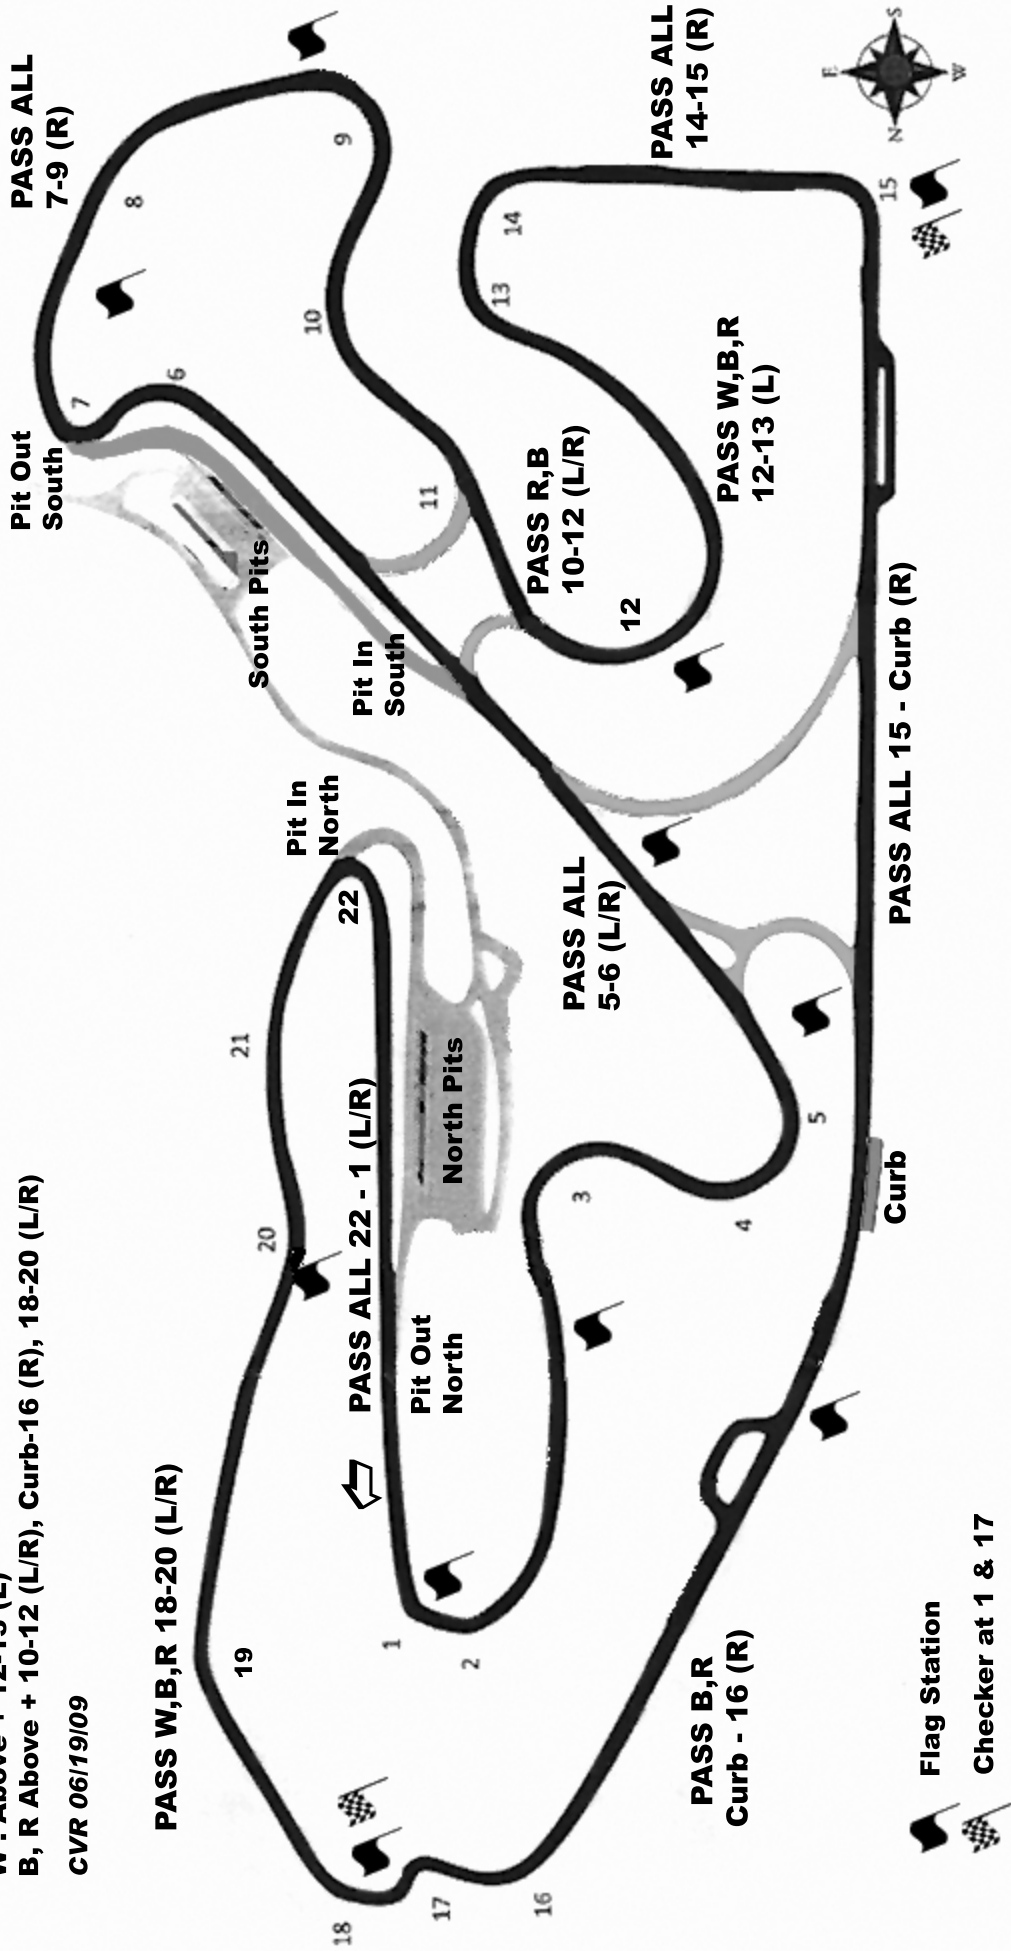

Monticello Motor Club - Full 3.5 mile Circuit

Passing Zones by Run Group:

G, Y: 22 - 1 (L/R), 5-6 (L/R), 7-9 (R), 14-15 (R), 15-Curb (R)

W: Above + 12-13 (L)

B, R: Above + 10-12 (L/R), Curb-16 (R), 18-20 (L/R)

CVR 06/19/09

Flag Station

Checker at 1 & 17